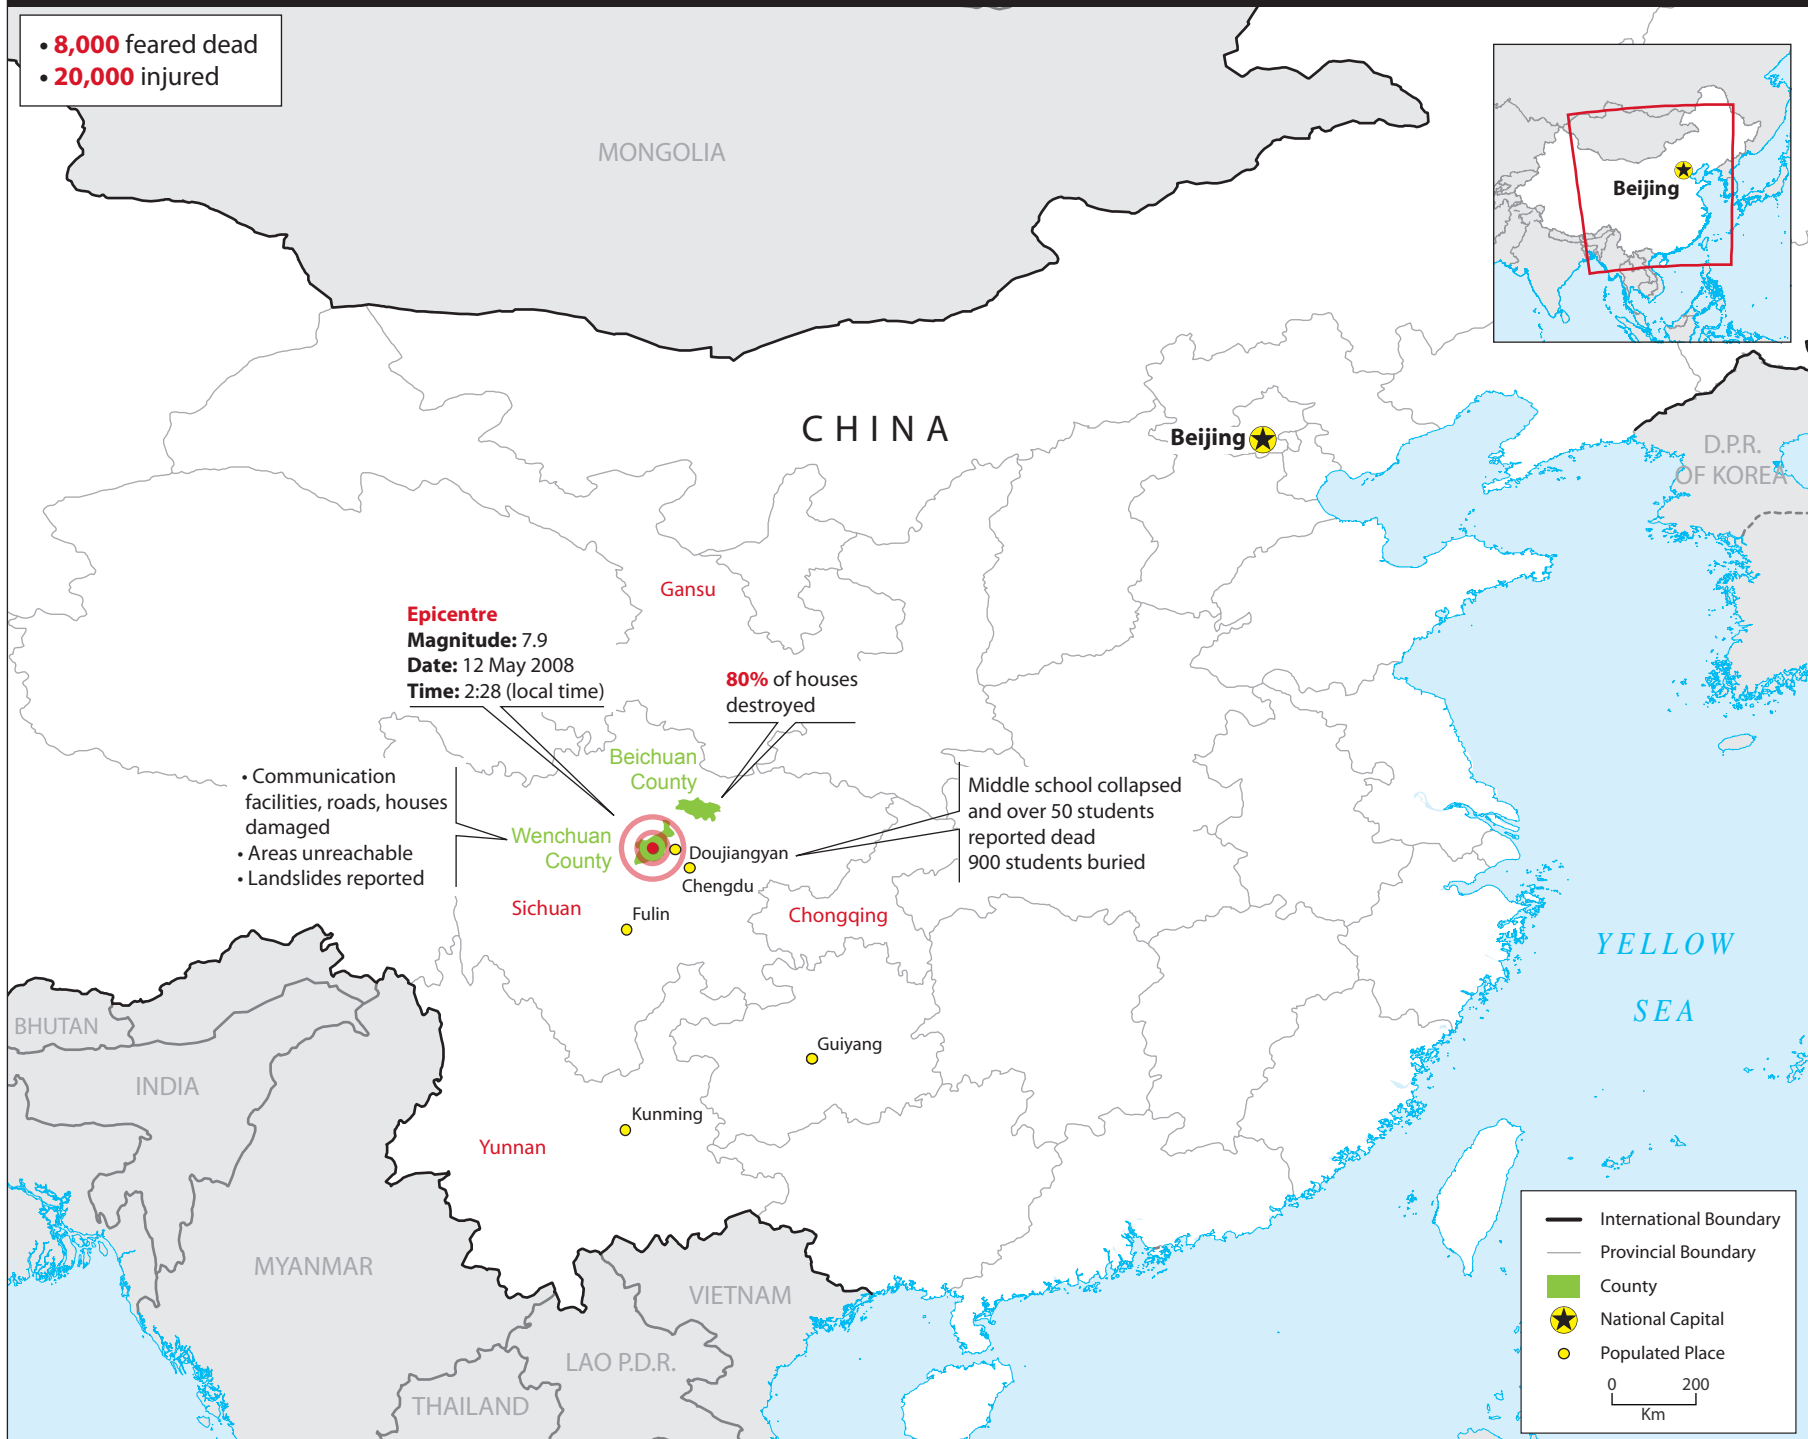

# China: Earthquake (as of 12 May 2008)

- **8,000** feared dead
- **20,000** injured

— International Boundary  
 — Provincial Boundary  
 ■ County  
 ★ National Capital  
 ● Populated Place

0 200  
 Km

## SITUATION

- A major earthquake measuring 7.8 on the Richter scale struck Wenchuan County, Aba Prefecture in Sichuan Province at 14:28 Beijing time (06:28 GMT) on Monday, 12 May.
- Death toll expected to rise.
- Phone lines and roads cut off.

## LINKS

- Latest updates for China: Earthquake - May 2008
- Related maps

**Disclaimers:**  
 The boundaries and names shown and the designations used on all maps do not imply official endorsement or acceptance by the United Nations.  
 The data and information represented originates from public sources as indicated. ReliefWeb makes every effort to use the latest available data and to ensure that its products are accurate, complete and timely, but no warranties are made to this effect. Comments are welcome to maps@reliefweb.int.

**IFRC.** 12 May. China: Sichuan Earthquake DREF Operation.