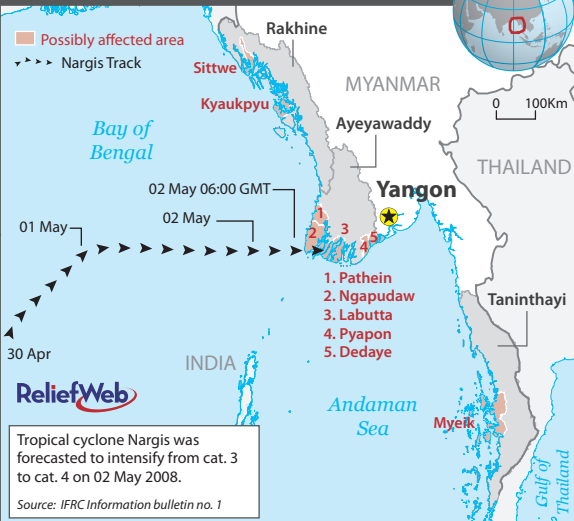

MYANMAR: Tropical Cyclone Nargis

(as of 02 May 2008)

The boundaries and names shown and the designations used on this map do not imply official endorsement or acceptance by the United Nations. Map created 02 May 2008.